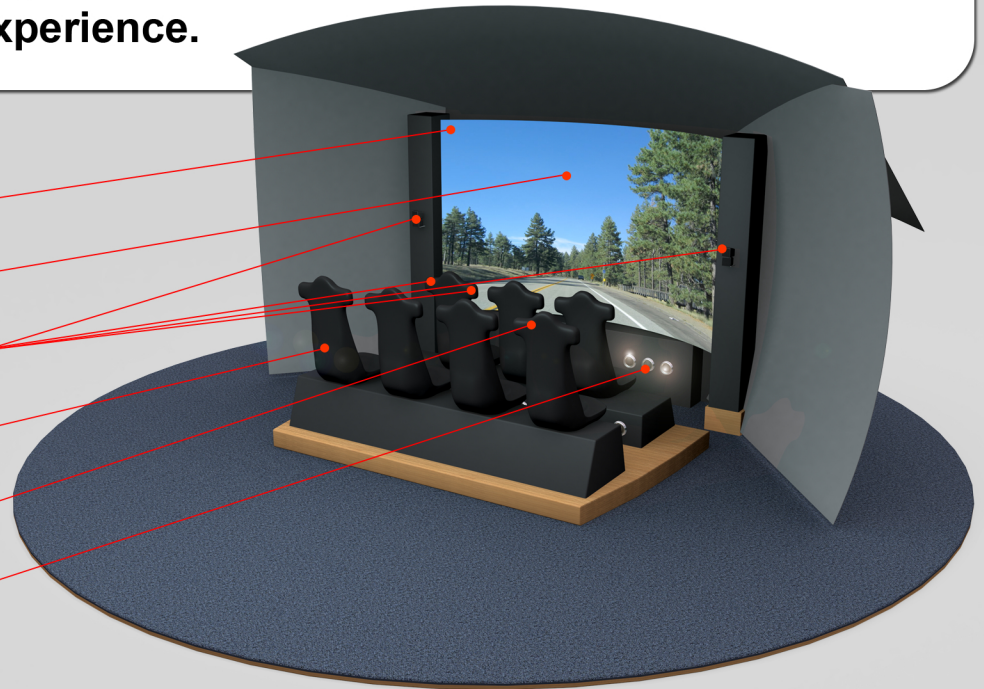

HD MULTISENSORY THEATRE™

Combines High-Throughput with an Immersive User Experience.

Huge Immersive Screen

High-Definition Video

Surround Sound

Vibration

Time-Triggered Scents

Wind Simulation

HD MULTISENSORY SYSTEM

This immersive multisensory system is designed to achieve high-throughput while delivering high-definition video, vibration, time-triggered smells and wind simulation.

The HD Multisensory Theatre System uses HD video content projected onto a large, curved screen panel. The curved display delivers a greater sense of immersion than a flat screen display. Powerful 500+ lumens HD projector deliver a bright and vivid image even in well-lit conditions.

The surround sound system combines high-end stereo speakers that flank the screens with separate left and right speakers next each user's ear for a personal audio experience. This surround sound audio combination tremendously adds to the immersive sensation.

Each hollow cavity chair is equipped with a bass shaker so users "feel" vibration, bumps, and jolts at precise moments during the experience.

Smell is the closest sense tied to memory. When users smell scents that correspond to the images they see on screen, it makes the experience much more entertaining as well as memorable.